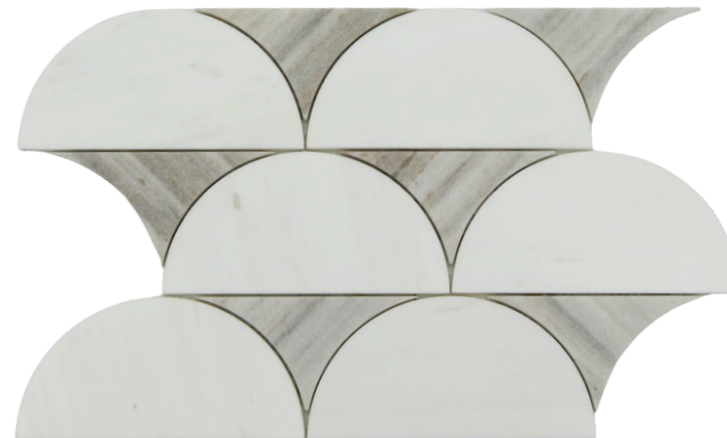

MOONRISE BV DOLOMITE & PALISANDRA

15"x9"x 3/8"

0.75 sf/ sheet