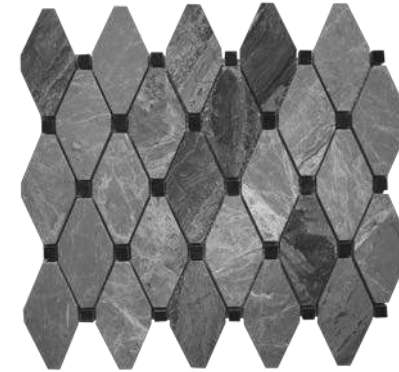

Grigio Fantasia Marble Collection

Grigio Fantasia
Field Tiles

Grigio Fantasia
2" x 2"

TM 06-5290

Grigio Fantasia
Clipped Diamond w/ Black

TM 06-5389

Grigio Fantasia
1" x 3" Herringbone

TM 06-5240