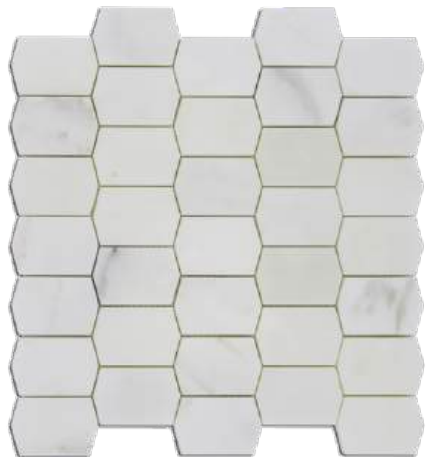

Calacatta Oliva
Polished