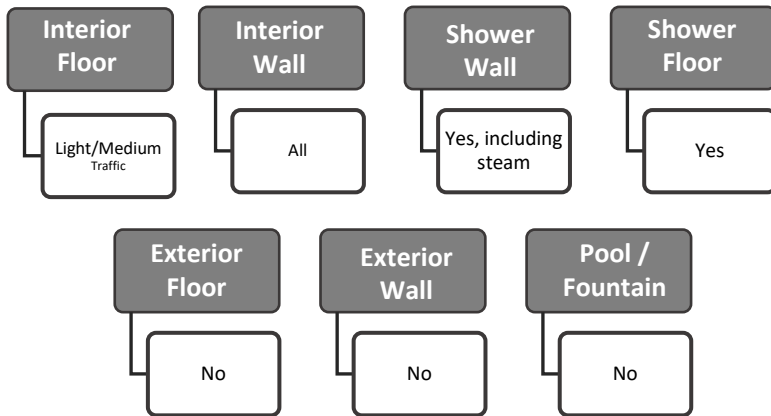

CAPRI

Inspired by glamorous island Capri, this mosaic pattern will let you create stunning marble tile floors, backsplashes and accent walls and bring a unique look to your projects.

CAPRI

DOLOMITE & MARMARA
TM 06-5487

VARIATION

CAPRI

Usage recommendation must be confirmed by your installer and depends on application, installation methods and general suitability. Tarmak USA assumes no liability from any installation and usage recommendations.