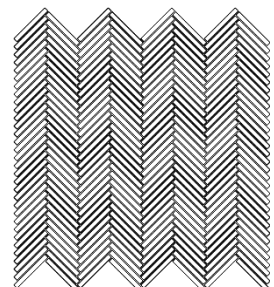

CAPRI

Usage recommendation must be confirmed by your installer and depends on application, installation methods and general suitability. Tarmak USA assumes no liability from any installation and usage recommendations.