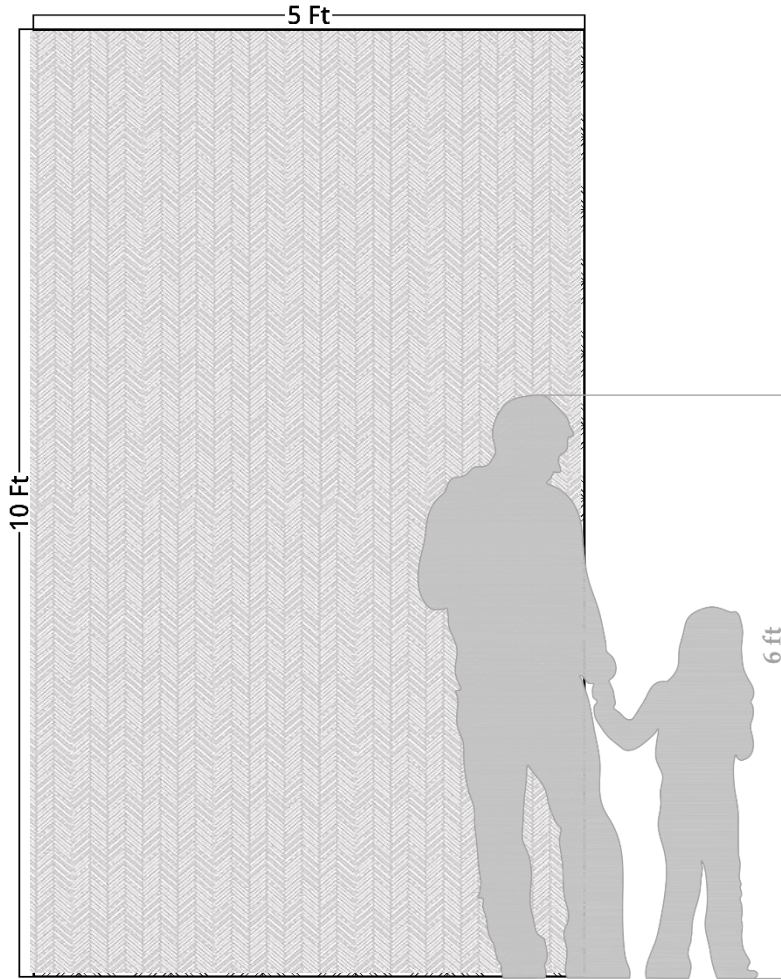

CAPRI

Inspired by glamorous island Capri, this mosaic pattern will let you create stunning marble tile floors, backsplashes and accent walls and bring a unique look to your projects.

CAPRI

DOLOMITE & MARMARA
TM 06-5487

DOLOMITE & MILAS WHITE
TM 06-5486

TAURUS BLACK & GRAY
TM 06-5489

DOLOMITE, ICEBERG & KARYA
TM 06-5488

Dimensions: 11 1/3"x11 2/3" Thickness: 3/8"

Surface: Honed & Polished

Coverage per sheet: 0.87 sf

APPLICATIONS